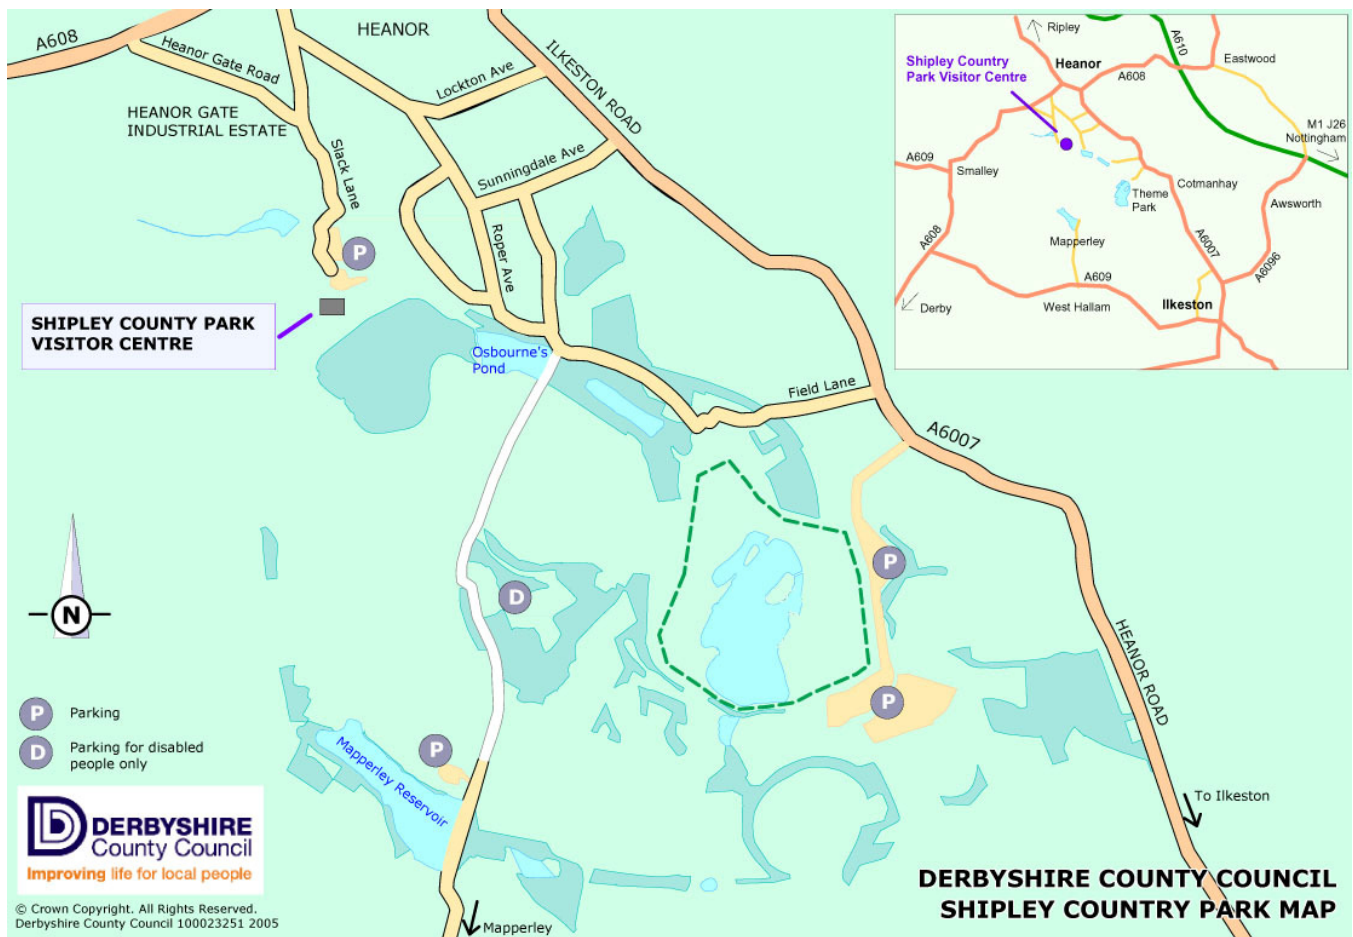

**Shipley Country Park Visitor Centre**  
**Slack Lane,**  
**Heanor,**  
**Derbyshire,**  
**DE75 7GX.**

**Telephone: 01773 719961**  
**[www.derbyshire.gov.uk](http://www.derbyshire.gov.uk)**

## How to find us

The main entrance to the country park is well signposted from Derby Road (A608) and from the motorway, M1 Junction 26.