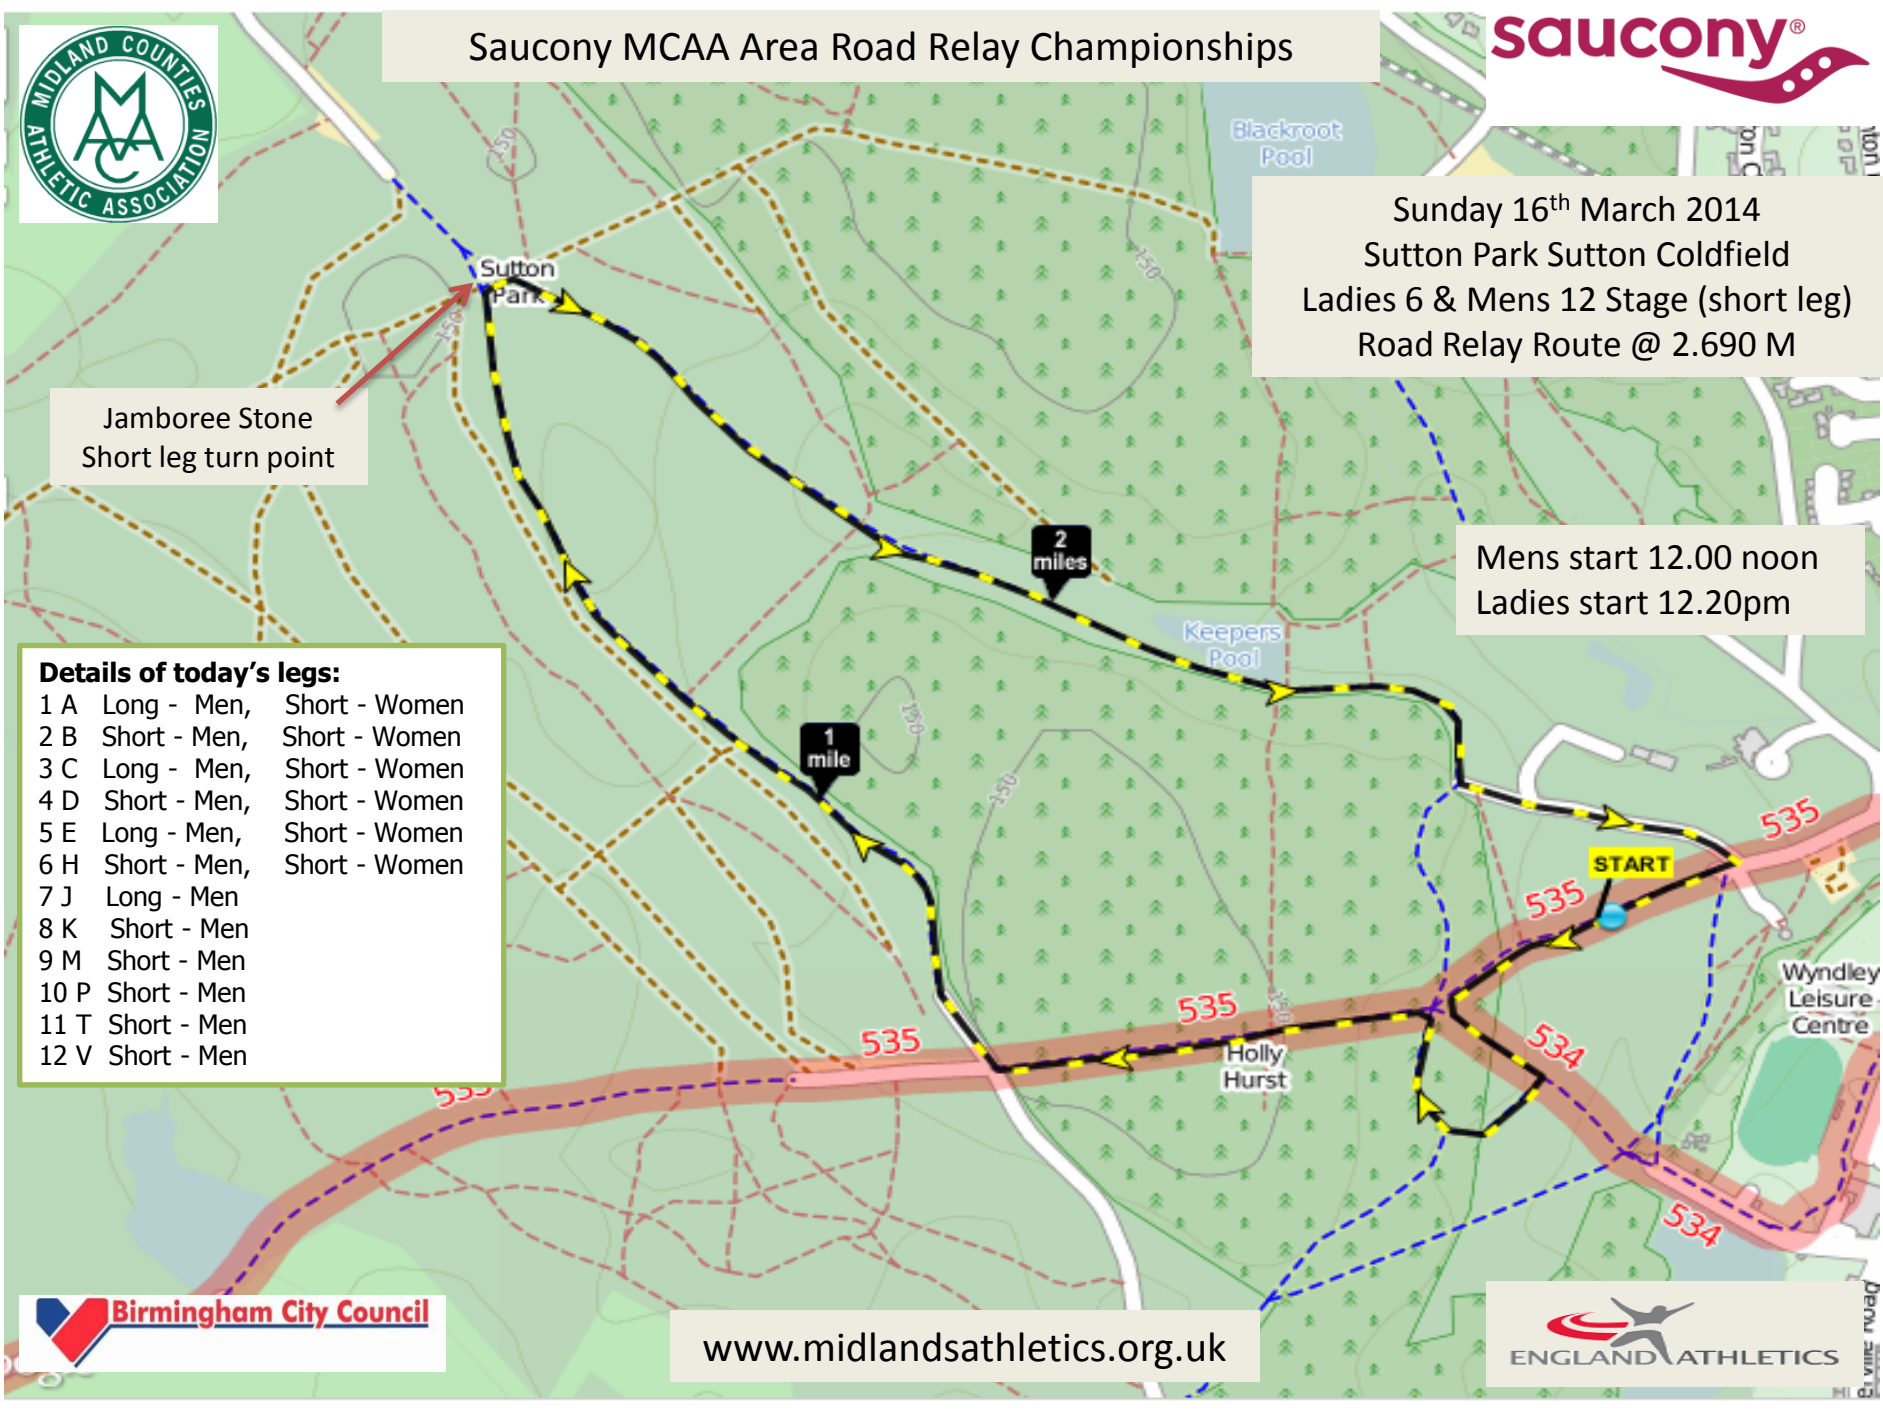

Saucony MCAA Area Road Relay Championships

Sunday 16th March 2014
Sutton Park Sutton Coldfield
Ladies 6 & Mens 12 Stage (short leg)
Road Relay Route @ 2.690 M

Jamboree Stone
Short leg turn point

Mens start 12.00 noon
Ladies start 12.20pm

- Details of today's legs:**
- 1 A Long - Men, Short - Women
 - 2 B Short - Men, Short - Women
 - 3 C Long - Men, Short - Women
 - 4 D Short - Men, Short - Women
 - 5 E Long - Men, Short - Women
 - 6 H Short - Men, Short - Women
 - 7 J Long - Men
 - 8 K Short - Men
 - 9 M Short - Men
 - 10 P Short - Men
 - 11 T Short - Men
 - 12 V Short - Men